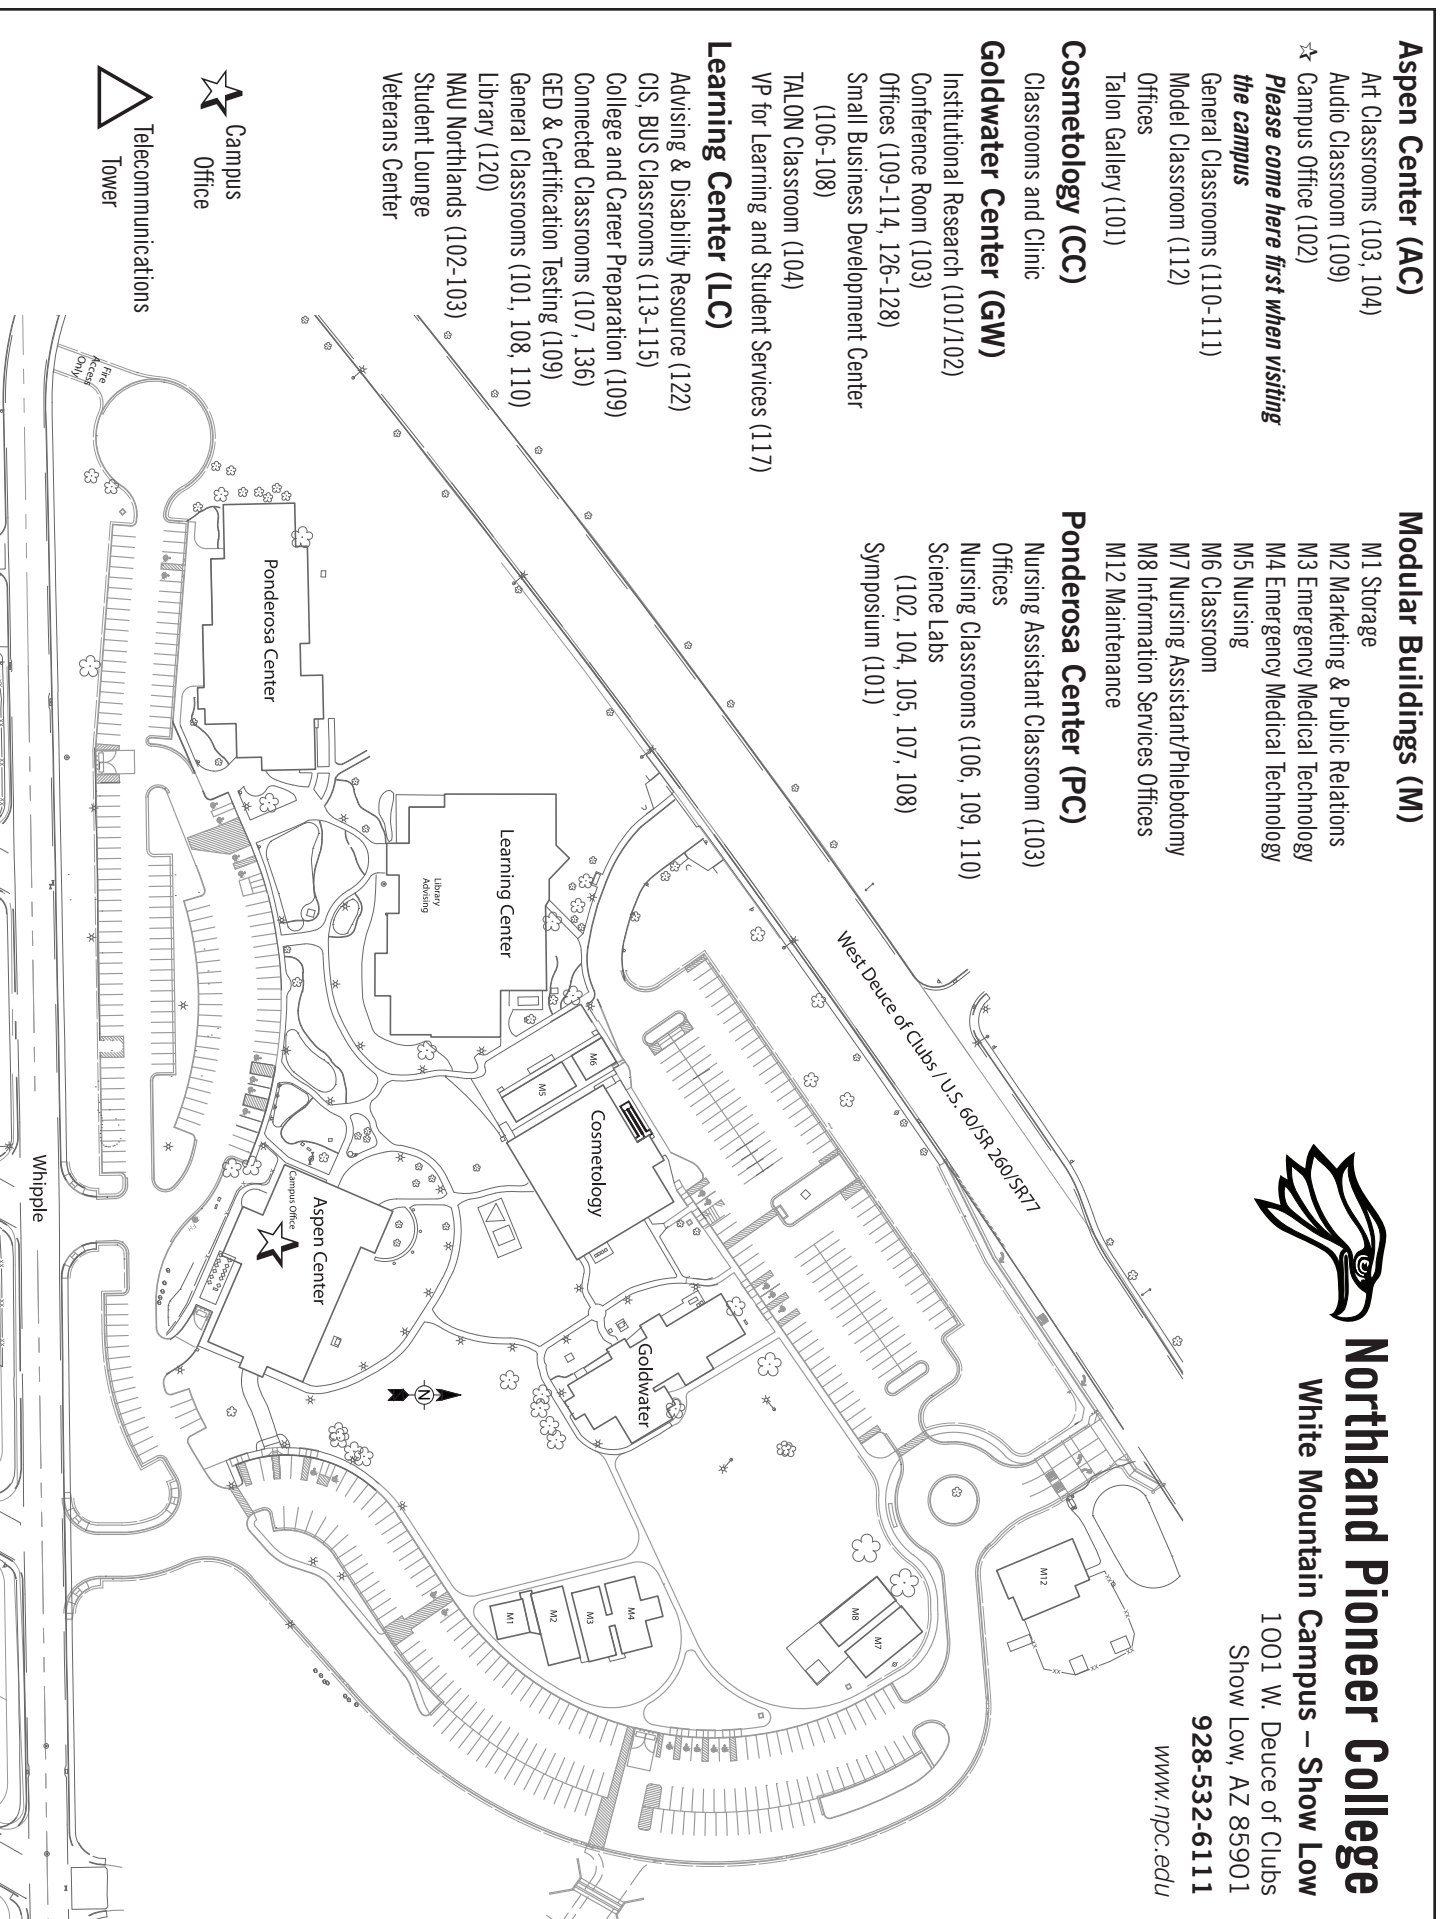

Northland Pioneer College

White Mountain Campus – Show Low

1001 W. Deuce of Clubs
Show Low, AZ 85901

928-532-6111

www.npc.edu

Aspen Center (AC)

- At Classrooms (103, 104)
- Audio Classroom (109)
- ★ Campus Office (102)

Please come here first when visiting the campus

- General Classrooms (110-111)
- Model Classroom (112)
- Offices
- Talon Gallery (101)

Cosmetology (CC)

- Classrooms and Clinic

Goldwater Center (GW)

- Institutional Research (101/102)
- Conference Room (103)
- Offices (109-114, 126-128)
- Small Business Development Center (106-108)
- TALON Classroom (104)
- VP for Learning and Student Services (117)

Learning Center (LC)

- Advising & Disability Resource (122)
- CIS, BUS Classrooms (113-115)
- College and Career Preparation (109)
- Connected Classrooms (107, 136)
- GED & Certification Testing (109)
- General Classrooms (101, 108, 110)
- Library (120)
- MAU Northlands (102-103)
- Student Lounge
- Veterans Center

Modular Buildings (M)

- M1 Storage
- M2 Marketing & Public Relations
- M3 Emergency Medical Technology
- M4 Emergency Medical Technology
- M5 Nursing
- M6 Classroom
- M7 Nursing Assistant/Phlebotomy
- M8 Information Services Offices
- M12 Maintenance

Ponderosa Center (PC)

- Nursing Assistant Classroom (103)
- Offices
- Nursing Classrooms (106, 109, 110)
- Science Labs (102, 104, 105, 107, 108)
- Symposium (101)

Campus Office

Telecommunications Tower